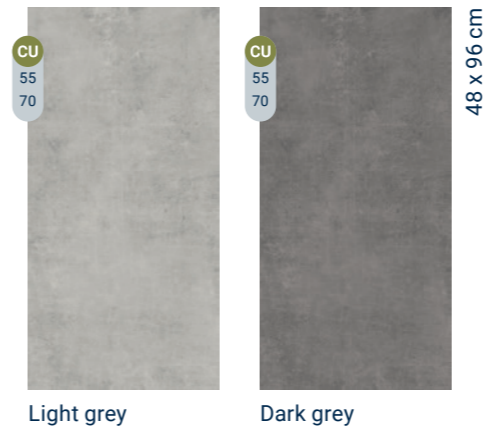

Forest Oak

Variant Oak

Creek Oak

CU Click Ultimate: Disponibile a stock
 55 0,55: Disponibile a stock
 70 0,70: Disponibile a stock

Brushed Elm

Nomad Oak

Chatillon Oak

Patina Concrete